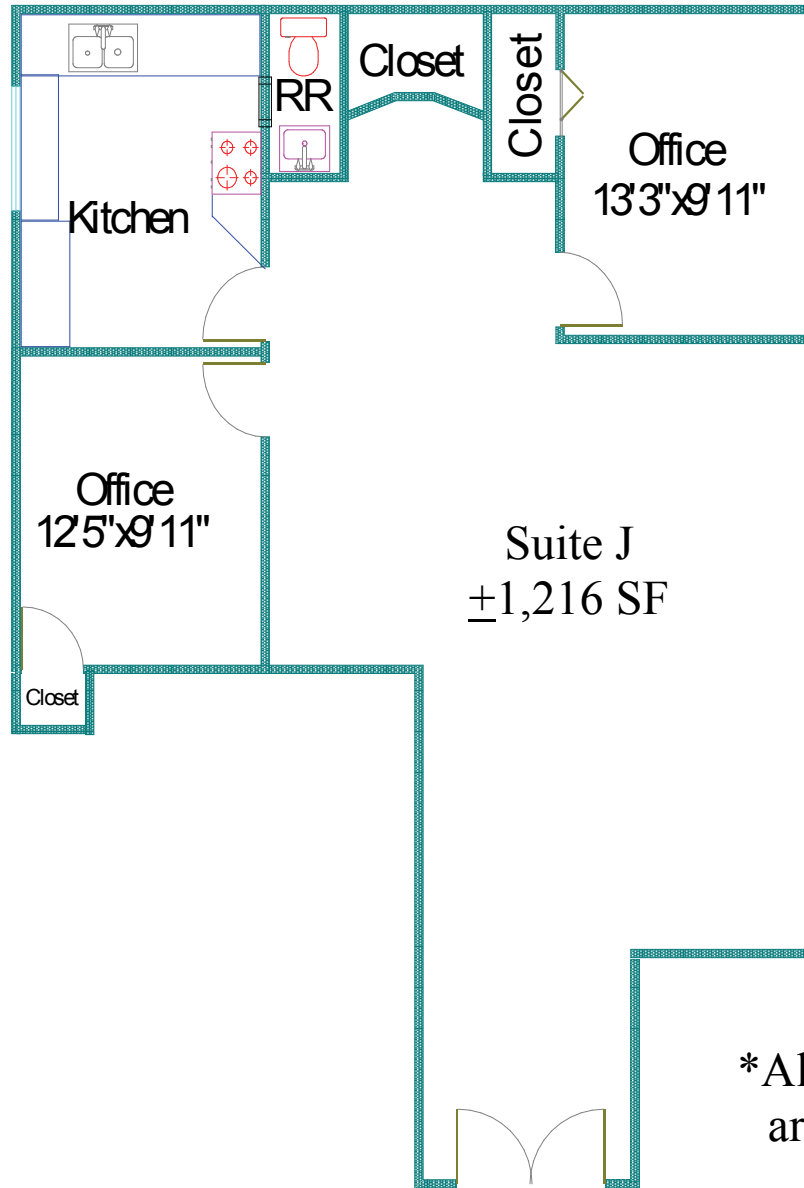

For Lease

Floor Plan

1001 S. Hwy 67, Cedar Hill

***All measurements are approximate**

Offered for lease exclusively by:

Mote & Associates, Inc.

Contact: Sarah Zafarano

515 N. Cedar Ridge, Suite 9 ♦ Duncanville, Texas 75116