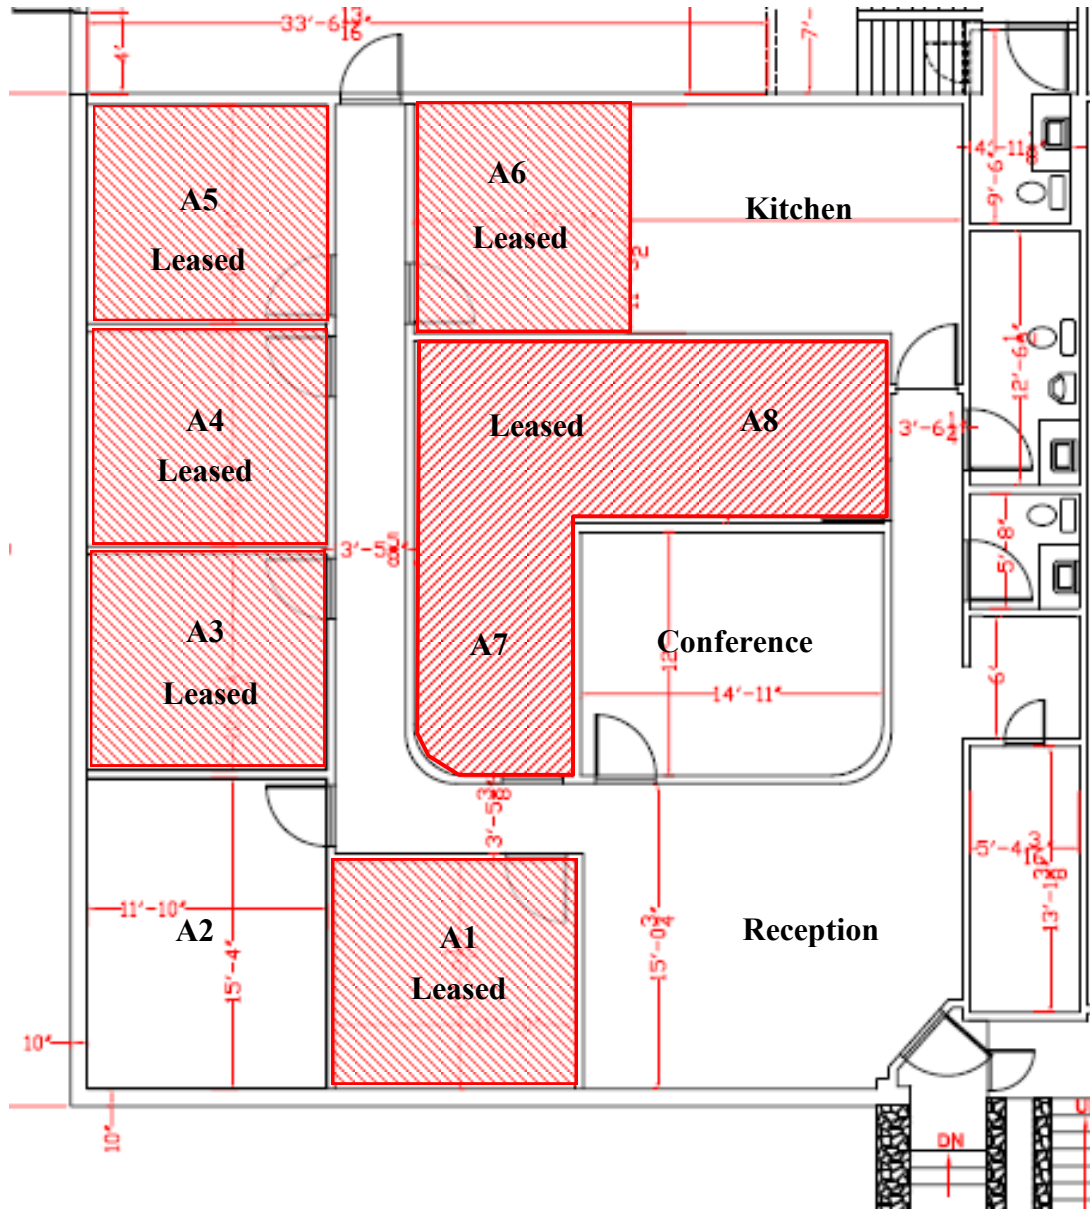

MOTE & ASSOCIATES, INC

Commercial Real Estate for Southwest Dallas

For Lease

Floor Plan Suite A

1301 E. Parkerville Road, DeSoto

Offered for lease exclusively by:

Mote & Associates, Inc.

Contact: Bill Mote